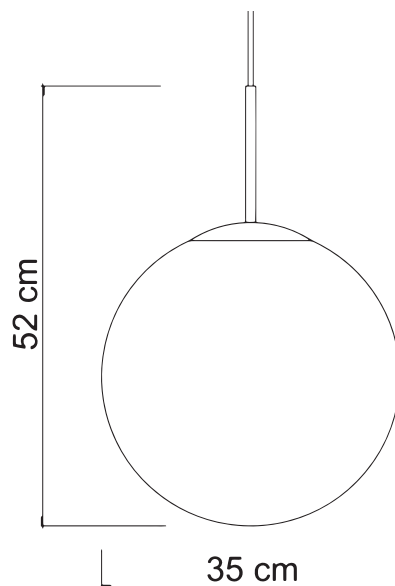

EVA/35

hanging lamp

The collection of spherical lamps, Eva, offers an elegant variety of finishes, including petroleum, bronze, smoke, and amber, all fading into a delicate milky white.

This range of colors creates a sophisticated and refined atmosphere, allowing you to personalize and illuminate any space .

8583	EVA/35 P
8590	EVA/35 F
8576	EVA/35 BR
Power	1 x max 26W
Input	220/240 V - 50/60Hz
Lampholder	E27 - Bulb not included
IP	20
L. Wire	500 cm

Item do not completed of ceiling base, check compatibility at pag. 506 of catalogue

PACKAGING DATA :

Packages	1
Net Weight	2,0kg
Gross Weight	3,0kg
Volume	0,0911 m³

Any interventions on the light source of this article must be carried out by qualified personnel or by the manufacturer himself.
Any operation carried out without prior consultation with Contemporanea srl will void the guarantee

CE EAC RoHS

MATERIAL :

Frame	Metal
Diffuser	Glass
Wire	Fabric

FINISHING TABLE :

Frame	Brushed Brass
Diffuser	Petrol P
	Smoky F
	Bronze BR
Wire	Black